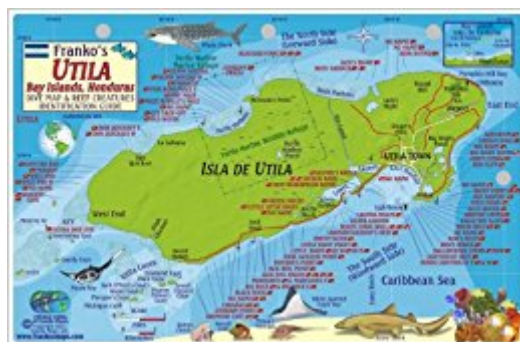

The book was found

Utila Honduras Dive Map & Reef Creatures Guide Franko Maps Laminated Fish Card

Synopsis

Perfect for divers, snorkelers and nature lovers! Side One is a mini-map of Isla de Utila, Bay Islands, Honduras, with dive sites named and located. Side Two is a reef creatures identification guide with more than 80 species illustrated and named. This convenient, waterproof reference is made of rigid, laminated plastic with hole for lanyard. 5.5" x 8.5"

Average Customer Review: 4.0 out of 5 stars 2 customer reviews

Best Sellers Rank: #648,050 in Books (See Top 100 in Books) #11 in [Books > Travel > Central America > Honduras](#)

Customer Reviews

Franko Maps Ltd. is known for producing the best travel, dive and snorkel maps, guides and fish cards for the Caribbean and other locations worldwide.

These Franko maps provide good, basic information about dive site locations around a specific island. They are durable and compact and can be easily taken on trips/boats. The larger paper maps from Franko provide even more information about the island they represent. The one on Bonaire is especially good.